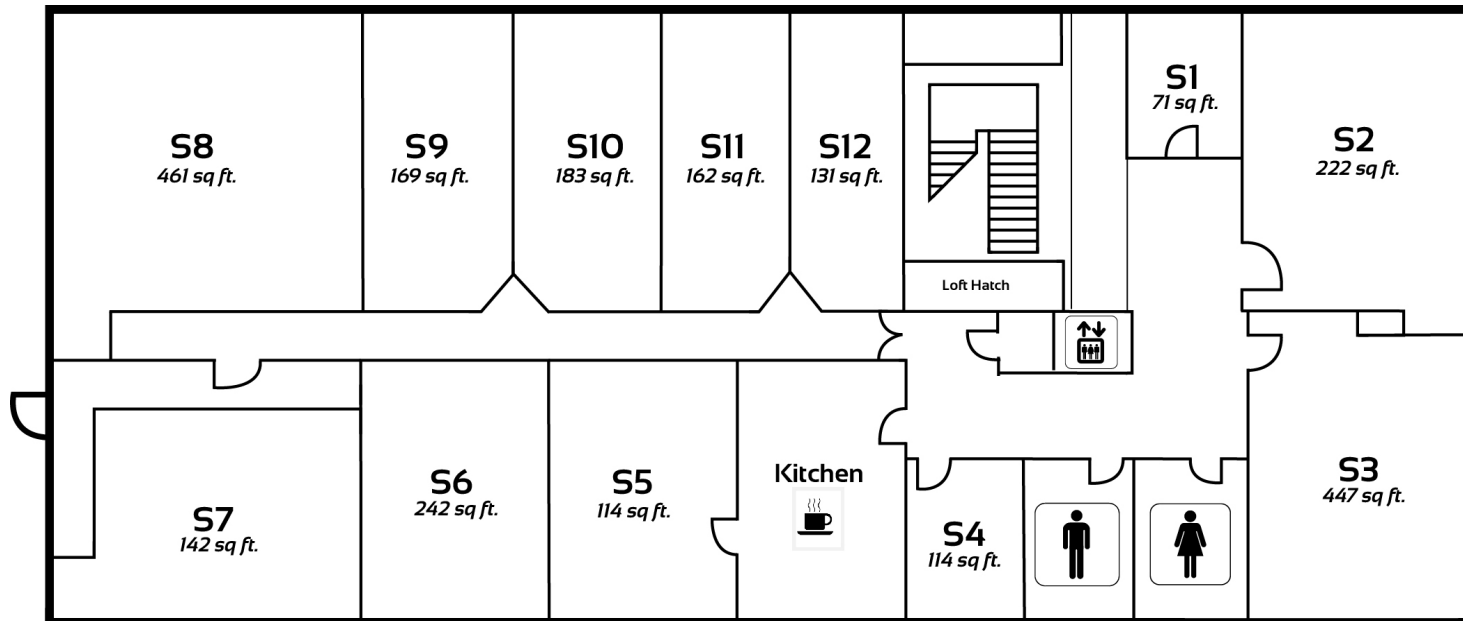

Witney Business and Innovation Centre: Second Floor Plan

T: 01993 848200
W: witney-bic.co.uk