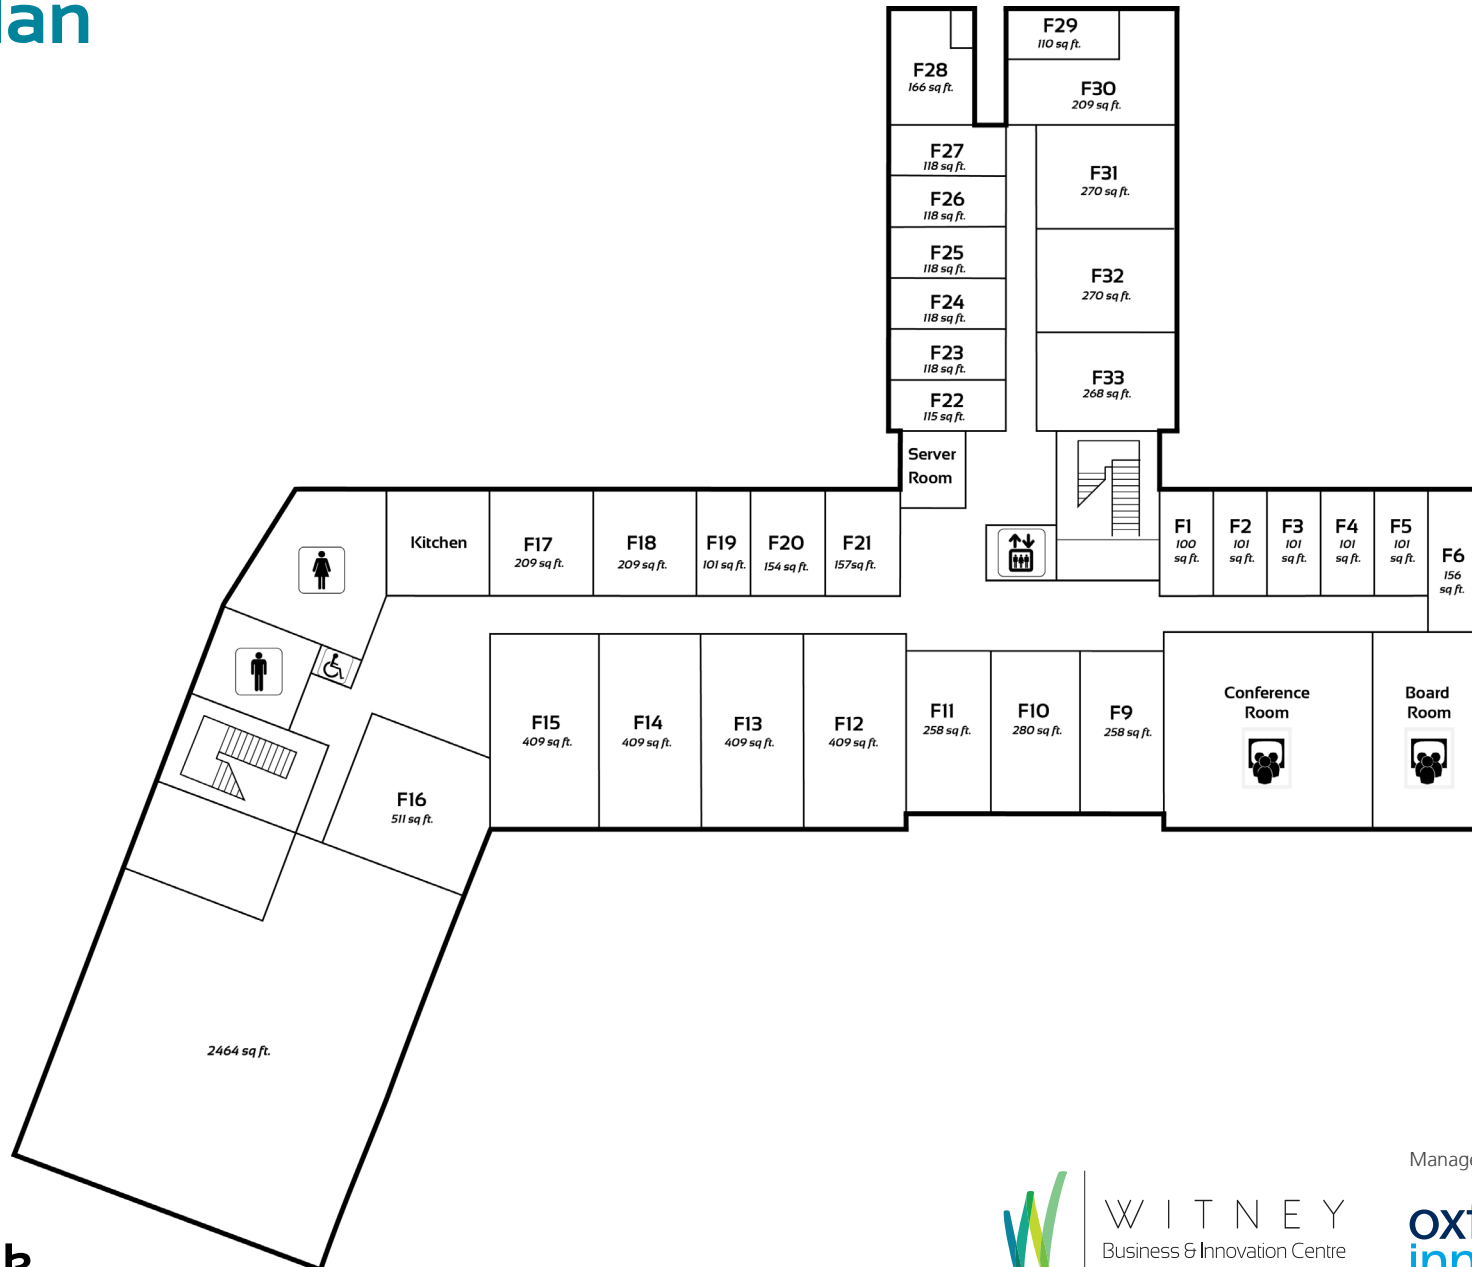

Witney Business and Innovation Centre: Ground Floor Plan

T: 01993 848200
W: witney-bic.co.uk

WITNEY
Business & Innovation Centre

Managed by

Witney Business and Innovation Centre:

First Floor Plan

T: 01993 848200
 W: witney-bic.co.uk